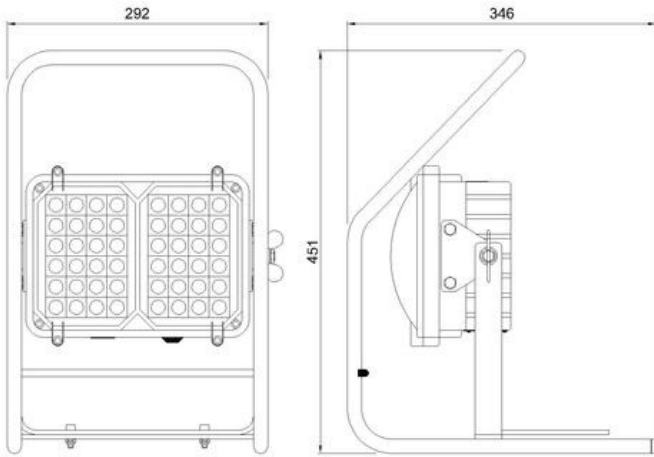

Certifications

Technical Specification

Product Reference	WF-300		
Product Description	LinkEx™ LED Floodlite		
	Low Voltage (LV)	High Voltage (HV)	
Code	II 2 GD Ex emb IIC T4 Gb Ex t IIIC T87°C Db IP66/67 (Tamb= 55°C)	II 2 GD Ex emb IIC T4 Gb Ex t IIIC T103°C Db IP66/67 (Tamb= 50°C)	
Equipment Category	2GD		
Type of Protection	"e" increased safety, 'mb' encapsulation, 't' enclosure protection		
Area of Classification (Gas)	Zones 1 and 2, Gas Groups IIA, IIB and IIC		
Temp. Classification	T4		
Area of Classification (Dust)	Zones 21 and 22, Dust Groups IIIA, IIIB and IIIC		
Max Surface Temp (Dust)	T87°C	T103°C	
Ambient Temperature	-20°C to +55°C	-20°C to +50°C	
Certificate	SIRA10ATEX5117X IECEXSIR10.0016X		
Enclosure	Marine grade aluminium alloy, epoxy powder coated		
Lens	Polycarbonate		
Beam Type	Medium Flood (Wide Flood Available - Special Order)		
Light Source:	Type	48 x White High Power LEDs	
	Life	100,000+ hrs	
	Power	59w	58w
	Output	5200lm	3300 lm
Voltage	18-54 AC/DC	100-254V AC	
Weight	9.0kg (excluding cable)		
Ingress Protection	IP66/67		
Accessories	Supplied with bridle and lamp stand		

Product Dimensions

Light Output

Medium Flood (30°) (as per Light Output Diagram)

Low Voltage - Light intensity at 2m 2870 lux, 5m 459 lux

High Voltage - Light intensity at 2m 1927 lux, 5m 341 lux

Wide Flood (50°)