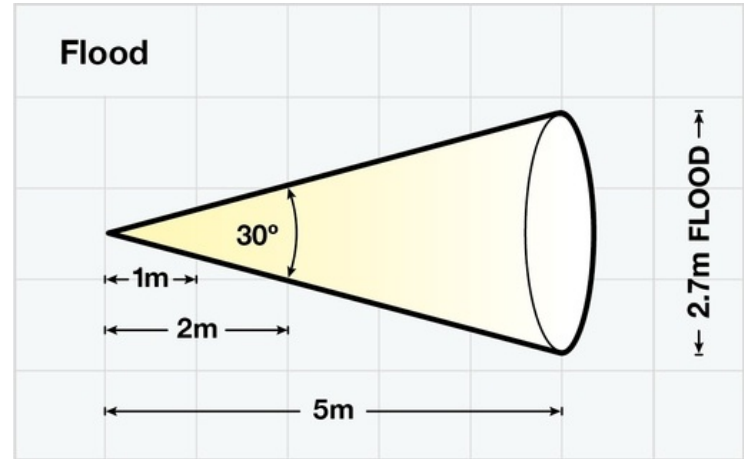

Product Dimensions

Light Output

Medium Flood (30°) (as per Light Output Diagram)

Low Voltage - Light intensity at 2m 2870 lux, 5m 459 lux

High Voltage - Light intensity at 2m 1927 lux, 5m 341 lux

Wide Flood (50°)